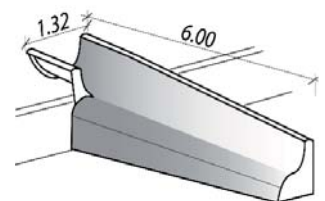

Dimensions:	Ø 120 cm
Capacity:	240 people/hour
Water volume:	120 m ³ /h
Gradient:	9-13%
Suitable from:	Age 6

The Tube Slide can be equipped with the following run-out systems:

in a pool:	-plump runout -Sofa Spezial
without pool:	-Integra -Sofa -Flat-Water runout -Universa

plump runout

Sofa Spezial

Integra

Sofa

Flat-Water runout

Universa