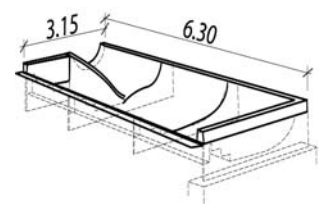

Technical information

Dimensions:	Ø 120 cm
Capacity:	240 people/hour
Water volume:	120 m³/h
Gradient:	9-13%
Suitable from:	Age 6

The Tube Slide can be equipped with the following run-out systems:

in a pool:	-plump runout -Sofa Spezial
without pool:	-Integra -Sofa -Flat-Water runout -Universa

Sofa