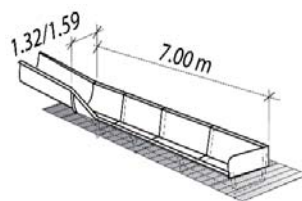

Dimensions:	Ø 120 cm
Capacity:	240 people/hour
Water volume:	120 m ³ /h
Gradient:	9-13%
Suitable from:	Age 6

The Tube Slide can be equipped with the following run-out systems:

in a pool:	-plump runout -Sofa Spezial
without pool:	-Integra -Sofa -Flat-Water runout -Universa

plump runout

Sofa Spezial

Integra

Sofa

Flat-Water runout

Universa