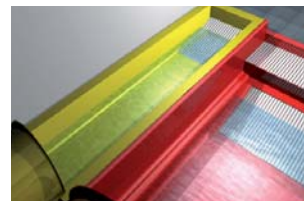

>>>>> Tube Slide

Speed through the tubes like greased lightning. Slippery in an almost endless tube made of translucent or coloured, silky-smooth and stable, cleanly joined to one another and hygienically flawless GRP elements.

In addition, the Tube Slide can also be designed as a Black Hole. Plunge into a dark hole and be indulged and impressed by lighting and channel lights, starry skies, water curtains, mist and music.

Technical information

plump runout

Sofa Spezial

Integra

Sofa

Flat-Water runout

Universa