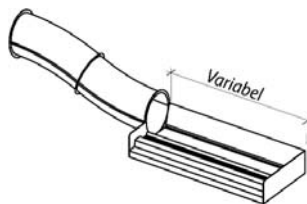

Dimensions:	Ø 120 cm
Capacity:	240 people/hour
Water volume:	120 m ³ /h
Gradient:	9-13%
Suitable from:	Age 6

The Tube Slide can be equipped with the following run-out systems:

in a pool:	-plump runout -Sofa Spezial
without pool:	-Integra -Sofa -Flat-Water runout -Universa

plump runout

Sofa Spezial

Integra

Sofa

Flat-Water runout

Universa