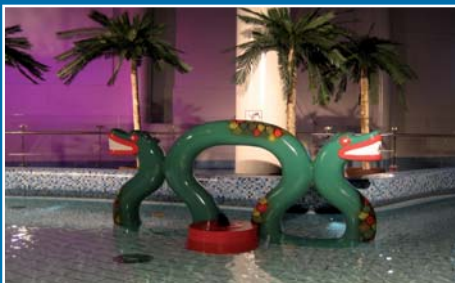

>>>>>> children's play world

Children's slide Alifant

Height and width: 150cm
Length 2.20m

The Alifant, kid's love it!

Simple and safe staircase. Fixable in all types of pools.

Shower-clown „El-Brauso“

The shower fun for the kids!.

Height: 260cm
Width: 200cm

Children's slide Otilie

A real sliding highlight for the kids!

Width: 200cm
 Height: 238cm
 Length: 410cm

Water-spraying animals

Interactive spraying animals with self-priming hand pump. To be set up preferably in the paddling pool

These animals can be supplied in various versions. As elephant, hedgehog, fish, polar bear, penguin, etc.

Seal

Seal with spray nozzles in its ball.

Length: 120cm
Height: 120cm

Clown

Clown with spray nozzles in its mouth.

Crawling rings

Crawling rings with diameters of 90 cm to 120cm. Water squirts out from the rings and LED lights are fitted in the feet.