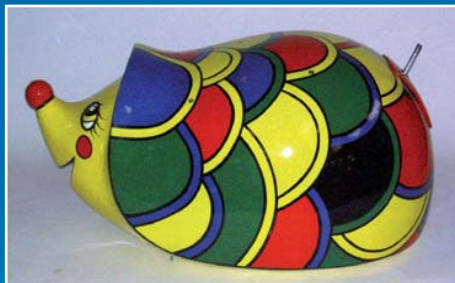

>>>>>> children's play world

Children's slide Alifant

Height and width: 150cm
Length 2.20m

The Alifant, kid's love it!

Simple and safe staircase. Fixable in all types of pools.

Shower-clown „El-Brauso“

The shower fun for the kids!.

Height: 260cm
Width: 200cm

Children's slide Otilie

A real sliding highlight for the kids!

Width: 200cm
 Height: 238cm
 Length: 410cm

Water-spraying animals

Interactive spraying animals with self-priming hand pump. To be set up preferably in the paddling pool

These animals can be supplied in various versions. As elephant, hedgehog, fish, polar bear, penguin, etc.

Seal

Seal with spray nozzles in its ball.

Length: 120cm
Height: 120cm

Clown

Clown with spray nozzles in its mouth.