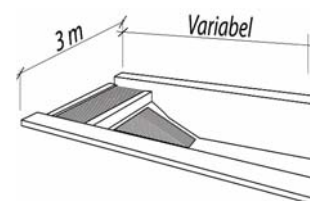

## Technical information

Dimensions:	Width 250 cm, height 140 cm
Capacity:	420 people/hour
Water volume:	720 m <sup>3</sup> /h
Gradient:	7-9%
Suitable from:	Age 8

The Magic Eye® can be equipped with the following run-out systems:

in a pool:	-plump runout
without pool:	-Magic Eye - runout

plump runout

Magic Eye runout

available tyres: