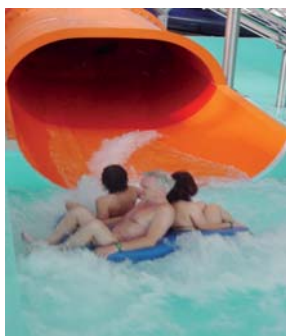

>>>>>>> magic eye<sup>®</sup> slides

New and colossal – a new dimension – developed by system klarer.  
The perfect combination of Tube Slide and Crazy River, with shallow floor and curved sides!

As a family slide and attractive fun slide, which can be used with all conceivable sliding aids.

In single tyres, in pairs or in threes – the possibilities are virtually endless. As a result of the new nut and tongue-faced flange system, the Magic Eye® is also perfectly suited as a body slide.

The Magic Eye has a clear dimension of 250cm width with a height of just 140cm. This makes it possible for our planning department to create the tightest loops in the smallest area. It allows the operator to influence the lines of his slide himself.  
Test it out – you won't believe your eyes.

## Technical information

Dimensions:	Width 250 cm, height 140 cm
Capacity:	420 people/hour
Water volume:	720 m <sup>3</sup> /h
Gradient:	7-9%
Suitable from:	Age 8

The Magic Eye® can be equipped with the following run-out systems:

in a pool:	-plump runout
without pool:	-Magic Eye - runout

plump runout

Magic Eye runout

available tyres: