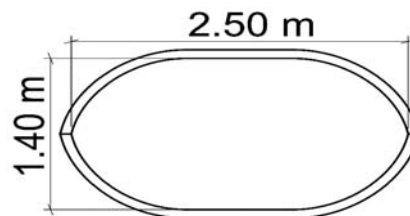

In single tyres, in pairs or in threes – the possibilities are virtually endless. As a result of the new nut and tongue-faced flange system, the Magic Eye® is also perfectly suited as a body slide.

The Magic Eye has a clear dimension of 250cm width with a height of just 140cm. This makes it possible for our planning department to create the tightest loops in the smallest area. It allows the operator to influence the lines of his slide himself.  
Test it out – you won't believe your eyes.

## Technical information

Dimensions:	Width 250 cm, height 140 cm
Capacity:	420 people/hour
Water volume:	720 m <sup>3</sup> /h
Gradient:	7-9%
Suitable from:	Age 8

The Magic Eye® can be equipped with the following run-out systems: