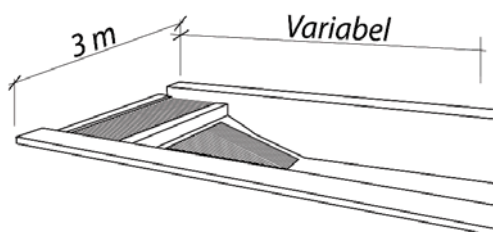

suitable for:

- Waterslide
- Tube Slide
- FreeFall / Kamikaze
- Turbo Slide
- Rafting Slide

Flat-Water runout for tyre slides

suitable for:

- Magic Eye
- Crazy River
- Rafting Slide

Flat-Water runout for the Super Slide