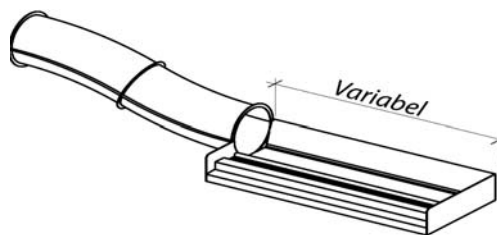

water slides runout systems

plump runout

suitable for:

- Waterslide
- Tube Slide
- Super Slide

Sofa Spezial

suitable for:

- Waterslide
- Tube Slide

Sofa

suitable for: -Waterslide
-Tube Slide

Integra

suitable for: -Waterslide
-Tube Slide
-FreeFall / Kamikaze
-Turbo Slide

Universa

suitable for: -Waterslide
-Tube Slide
-FreeFall / Kamikaze
-Turbo Slide

Flat-Water runout

suitable for:

- Waterslide
- Tube Slide
- FreeFall / Kamikaze
- Turbo Slide
- Rafting Slide

Flat-Water runout for tyre slides

suitable for:

- Magic Eye
- Crazy River
- Rafting Slide

Flat-Water runout for the Super Slide