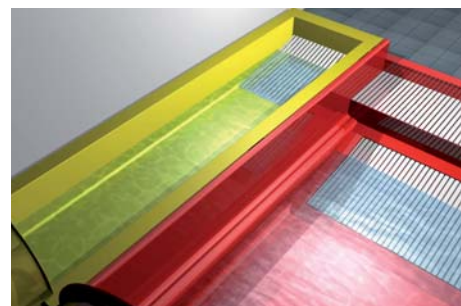

water slides runout systems

plump runout

suitable for:

- Waterslide
- Tube Slide
- Super Slide

Sofa Spezial

suitable for:

- Waterslide
- Tube Slide

Sofa

suitable for: -Waterslide
-Tube Slide

Integra

suitable for: -Waterslide
-Tube Slide
-FreeFall / Kamikaze
-Turbo Slide

Universa

suitable for: -Waterslide
-Tube Slide
-FreeFall / Kamikaze
-Turbo Slide

Flat-Water runout

suitable for:

- Waterslide
- Tube Slide
- FreeFall / Kamikaze
- Turbo Slide
- Rafting Slide

Flat-Water runout for tyre slides

suitable for:

- Magic Eye
- Crazy River
- Rafting Slide

Flat-Water runout for the Super Slide