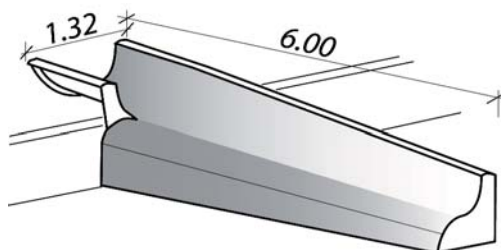

water slides runout systems

plump runout

suitable for:

- Waterslide
- Tube Slide
- Super Slide

Sofa Spezial

suitable for:

- Waterslide
- Tube Slide

Sofa

suitable for: -Waterslide
-Tube Slide

Integra

suitable for: -Waterslide
-Tube Slide
-FreeFall / Kamikaze
-Turbo Slide

Universa

suitable for: -Waterslide
-Tube Slide
-FreeFall / Kamikaze
-Turbo Slide

Flat-Water runout

suitable for:

- Waterslide
- Tube Slide
- FreeFall / Kamikaze
- Turbo Slide
- Rafting Slide

Flat-Water runout for tyre slides

suitable for:

- Magic Eye
- Crazy River
- Rafting Slide

Flat-Water runout for the Super Slide