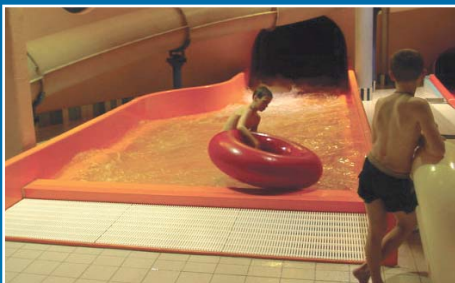

water slides runout systems

plump runout

suitable for:

- Waterslide
- Tube Slide
- Super Slide

Sofa Spezial

suitable for:

- Waterslide
- Tube Slide

Sofa

suitable for: -Waterslide
-Tube Slide

Integra

suitable for: -Waterslide
-Tube Slide
-FreeFall / Kamikaze
-Turbo Slide

Universa

suitable for: -Waterslide
-Tube Slide
-FreeFall / Kamikaze
-Turbo Slide

Flat-Water runout

suitable for:

- Waterslide
- Tube Slide
- FreeFall / Kamikaze
- Turbo Slide
- Rafting Slide

Flat-Water runout for tyre slides

suitable for:

- Magic Eye
- Crazy River
- Rafting Slide

Flat-Water runout for the Super Slide