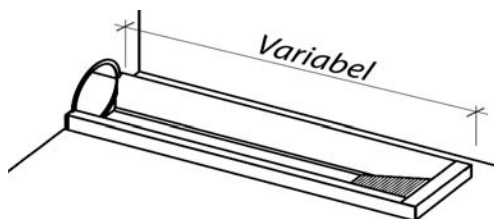

suitable for: -Waterslide
-Tube Slide

Integra

suitable for: -Waterslide
-Tube Slide
-FreeFall / Kamikaze
-Turbo Slide

Universa

suitable for: -Waterslide
-Tube Slide
-FreeFall / Kamikaze
-Turbo Slide

Flat-Water runout

suitable for:

- Waterslide
- Tube Slide
- FreeFall / Kamikaze
- Turbo Slide
- Rafting Slide

Flat-Water runout for tyre slides

suitable for:

- Magic Eye
- Crazy River
- Rafting Slide

Flat-Water runout for the Super Slide