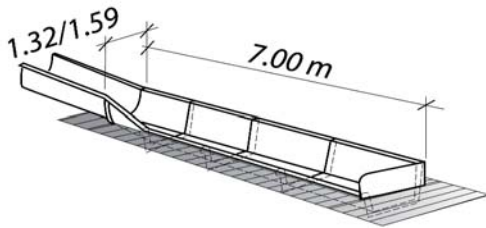

suitable for: -Waterslide
-Tube Slide

Integra

suitable for: -Waterslide
-Tube Slide
-FreeFall / Kamikaze
-Turbo Slide

Universa

suitable for: -Waterslide
-Tube Slide
-FreeFall / Kamikaze
-Turbo Slide

Flat-Water runout

suitable for:

- Waterslide
- Tube Slide
- FreeFall / Kamikaze
- Turbo Slide
- Rafting Slide

Flat-Water runout for tyre slides

suitable for:

- Magic Eye
- Crazy River
- Rafting Slide

Flat-Water runout for the Super Slide