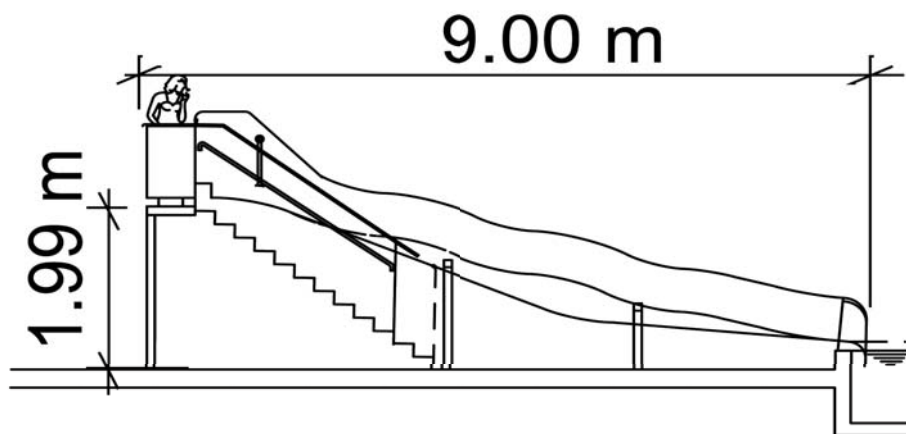

The "Triple Slide" family slide is a cost-effective combination of three types of slides, is attractive from all sides and can cope with huge numbers of visitors in the shortest periods of time.

The slide and the integrated stairway with starting podest are completely manufactured from plastic (GRP). The foundations can be provided in galvanized steel or stainless steel.

Technical information

Dimensions:	Width 250 cm, height 60 cm
Capacity:	600 people/hour
Water volume:	45 m ³ /h
Gradient:	25%
Suitable from:	Age 4

The Triple Slide can be equipped with the following run-out systems:

in a pool:	-plump runout
without pool:	-integrated runout