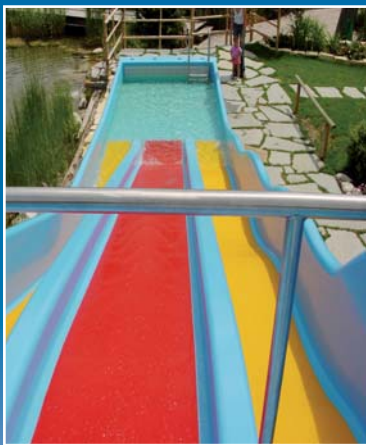

>>>>> triple slide es

The Triple Slide by system klarer offers lots for the whole family. Cosy slides for mum, dad and children on the central track, wave slides on the right side and the "free fall" on the left!

The "Triple Slide" family slide is a cost-effective combination of three types of slides, is attractive from all sides and can cope with huge numbers of visitors in the shortest periods of time.

The slide and the integrated stairway with starting podest are completely manufactured from plastic (GRP). The foundations can be provided in galvanized steel or stainless steel.

Technical information

Dimensions:	Width 250 cm, height 60 cm
Capacity:	600 people/hour
Water volume:	45 m ³ /h
Gradient:	25%
Suitable from:	Age 4

The Triple Slide can be equipped with the following run-out systems:

in a pool:	-plump runout
without pool:	-integrated runout