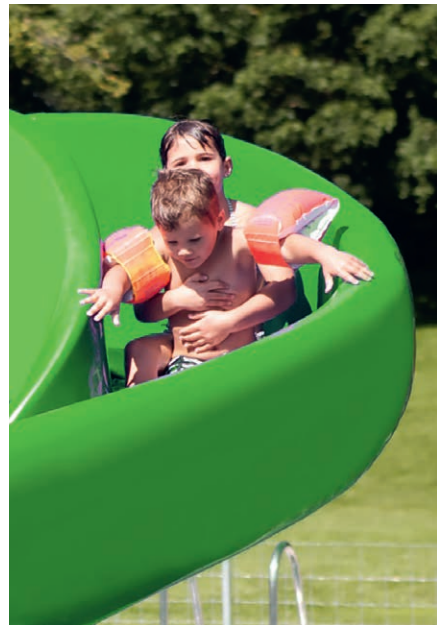

44

The classic water slide in a small format.
Individual track layout with low space requirement.

OTTILIE

Colourful sliding fun.
A starter slide for young children.

50 L/MIN

A 3D architectural rendering of a water park structure. The scene features several colorful slides: a prominent green slide in the foreground, an orange slide curving behind it, and blue slides further back. The slides are supported by a white metal framework. In the background, there is a large building with a blue corrugated metal roof. The ground is covered in green grass. A semi-transparent white circle is overlaid on the bottom right, containing text and a logo.