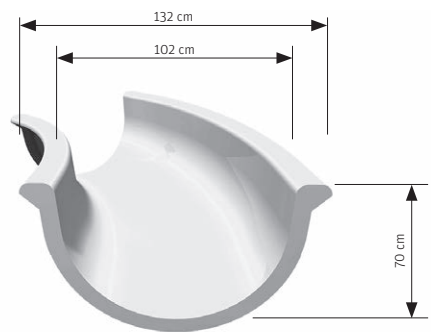

120 OR 360 M³/H

240 PERS/H

Not for the faint-hearted.
The ideal addition to existing outdoor pool facilities.
The highest degree of safety.

AQUAMALO, SAINT-MALO, FRANCE
KAMIKAZE

**READY FOR THE RUSH INTO THE COOL WATER? THIS
ATTRACTION TAKES A BIT OF COURAGE, BUT IT'S WORTH IT:
THE WILD RIDE IS REWARDED WITH A UNIQUE FEELING OF
WEIGHTLESSNESS. AN ATTRACTION THAT STAYS IN THE
GUEST'S MEMORY AND QUICKLY GETS AROUND.**