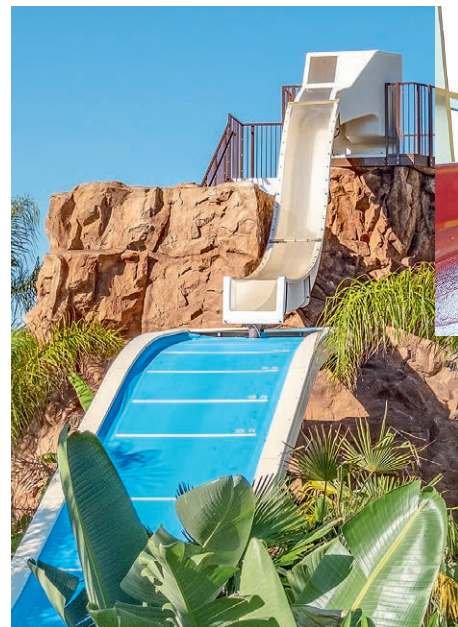

system klarer

12

A crazy jump into cold water.
With a vertical start and optional add-ons.
Get more out of your diving pool.

14

Prepare for lift-off with the High Fly!
A water slide without parallel.
An eye-catcher at any outdoor pool.