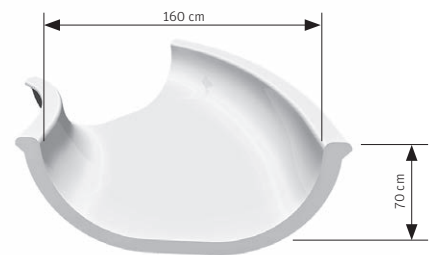

*Siblings Claudia and Stefan Klarer,
Managing Directors of Klarer Freizeitanlagen AG*

C. Klarer S. Klarer

system klarer

8

The classic slide for outdoor pools.
Also available as a combined tube slide / water slide.