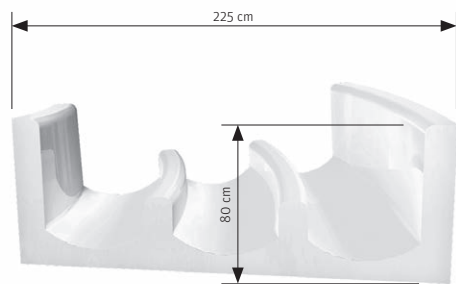

18

This slide is all about having fun while sliding together. Our highest-capacity slide. Family friendly.