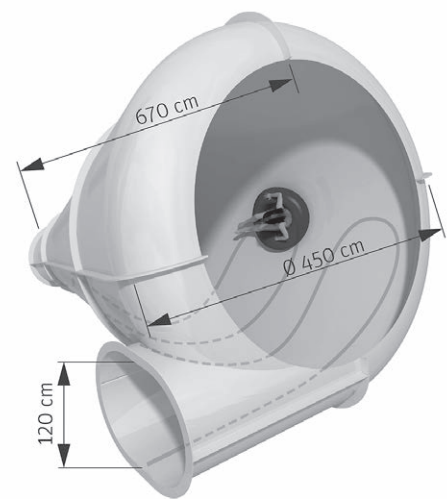

CONE SLIDE

34

Turns sliding into a true experience. Particularly well-suited for creating themes and telling stories. Unbeatable sliding fun.