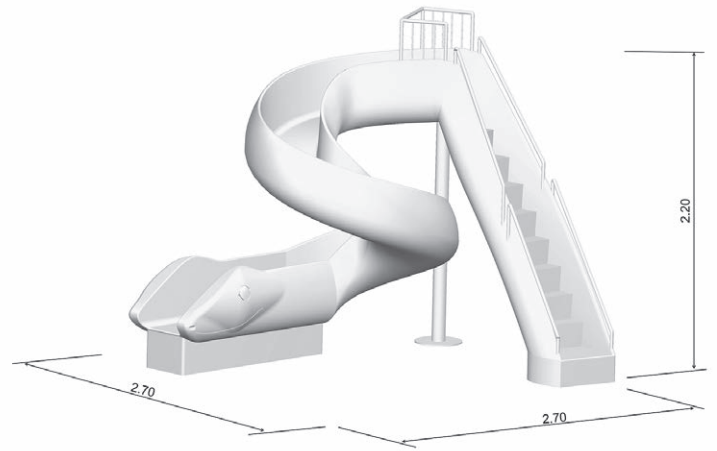

44

The classic water slide in a small format.
Individual track layout with low space requirement.

OTTILIE

Colourful sliding fun.
A starter slide for young children.

50 L/MIN

A 3D architectural rendering of a water park structure. The scene features several colorful slides: a prominent green slide in the foreground, an orange slide curving behind it, and blue slides further back. The slides are supported by a white metal framework. In the background, there is a large building with a blue corrugated metal roof. The ground is covered in green grass. A semi-transparent white circle is overlaid on the bottom right, containing text and a logo.