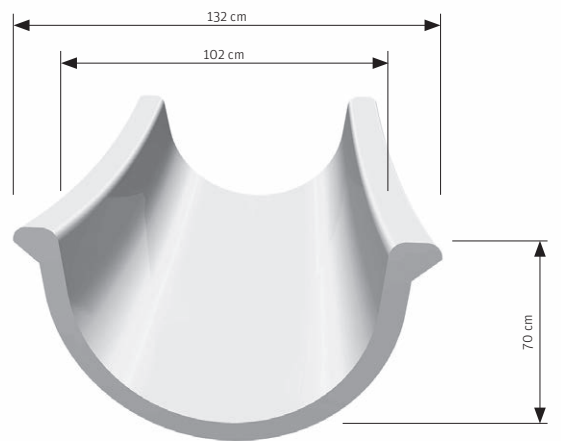

120 OR 360 M³/H

240 PERS/H

Not for the faint-hearted.
The ideal addition to existing outdoor pool facilities.
The highest degree of safety.

AQUAMALO, SAINT-MALO, FRANCE
KAMIKAZE

**READY FOR THE RUSH INTO THE COOL WATER? THIS
ATTRACTION TAKES A BIT OF COURAGE, BUT IT'S WORTH IT:
THE WILD RIDE IS REWARDED WITH A UNIQUE FEELING OF
WEIGHTLESSNESS. AN ATTRACTION THAT STAYS IN THE
GUEST'S MEMORY AND QUICKLY GETS AROUND.**