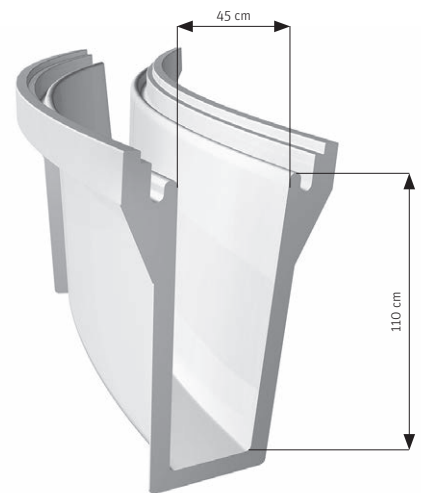

The first standing slide in the world.
Standing while sliding makes for a unique sliding experience.