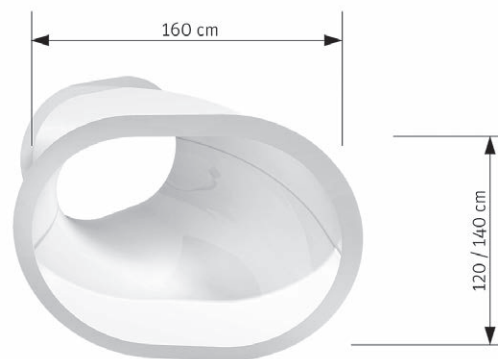

system klarer

30

Klarer's biggest raft slide.
Suitable for one-seater, two-seater and three-seater rafts.
Its width offers a unique sliding experience.

Our most diverse slide.
 Optimised for use with rafts and mats.
 Can be designed as an open slide, enclosed slide, or a combination of both.
 Can be combined with our fake slide and infinity jump add-ons.