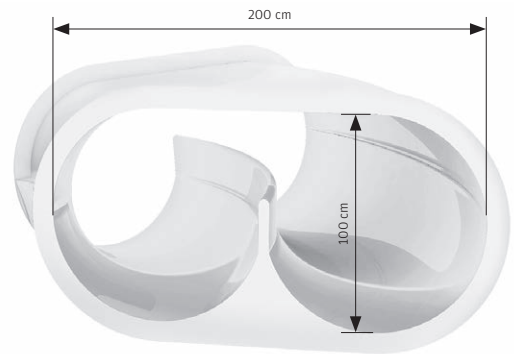

Exciting competitive sliding.
Features a countdown in the form of
traffic lights and also times your run.
With parallel and separate lanes.