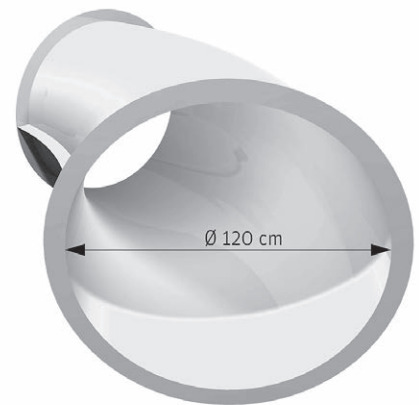

TUBE SLIDE

26

A classic among water slides.
Offers a wide range of potential attractions and effects.
Can be combined with our fake slide and infinity jump add-ons.

STORMCHASER

Water meets wind.
With wind speeds of up to 100 km/h.
Without the hassle of climbing stairs.
Allows for uphill sections!