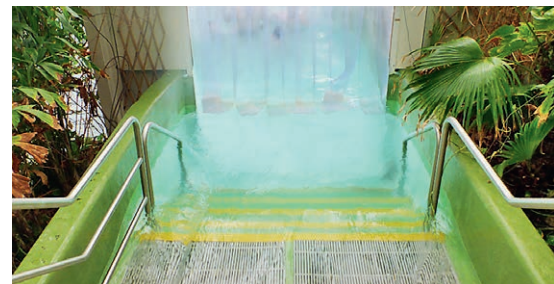

38

Klarer's latest river slide.
With a wide, natural flow.
Enjoy an unobstructed view of the world around you from the new Varia River.

0,5-5%

The incredible power of water.
Relaxation pools with built-in benches and underwater lighting.
With exciting sections for overtaking other swimmers,
as well as sneaky shortcuts.

0,5 - 5%

2000 M³/H

1500 PERS/H

NATURE MEETS THRILLS
PISCINE ARAGO

OUR WHITEWATER RIVER IN LA ROCHE-SUR-YON IS A PLACE WHERE ADVENTURE MEETS HOLIDAY DREAMS. WHETHER INDOORS OR OUTDOORS, FAST OR MORE LEISURELY, OUR RIVER FACILITIES ARE SUITABLE FOR THE WHOLE FAMILY AND TRANSFORM ANY SWIMMING POOL INTO A LITTLE PARADISE.