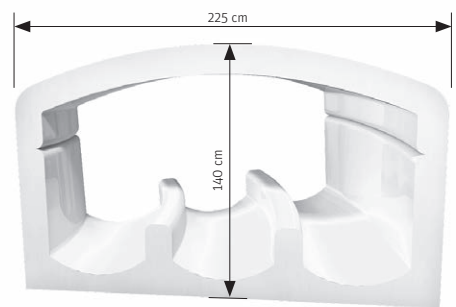

18

This slide is all about having fun while sliding together. Our highest-capacity slide. Family friendly.