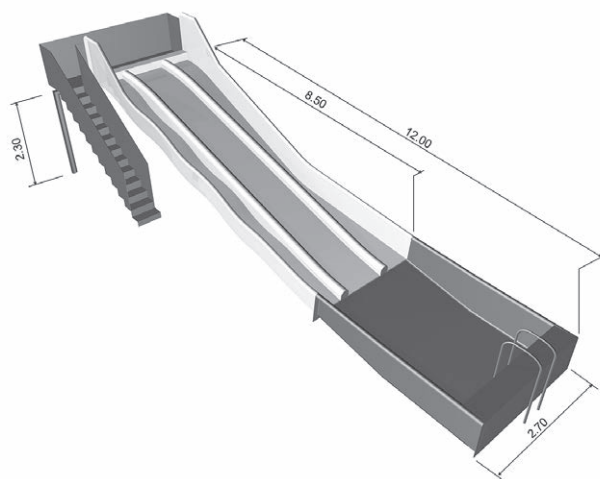

TRIPLE SLIDE

42

This slide gives younger water slide fans the power to choose. Three unique lanes. With speeds ranging from leisurely to quick, this slide has it all.

45 M³/H