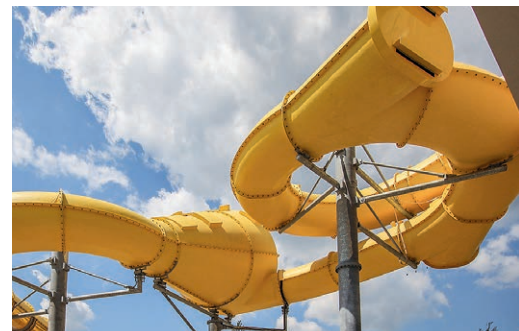

system klarer

30

Klarer's biggest raft slide.
Suitable for one-seater, two-seater and three-seater rafts.
Its width offers a unique sliding experience.

Our most diverse slide.
 Optimised for use with rafts and mats.
 Can be designed as an open slide, enclosed slide, or a combination of both.
 Can be combined with our fake slide and infinity jump add-ons.