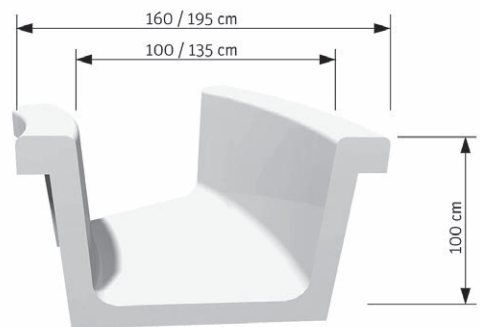

0,5 - 5%

2000 M³/H

1500 PERS/H

NATURE MEETS THRILLS
PISCINE ARAGO

OUR WHITEWATER RIVER IN LA ROCHE-SUR-YON IS A PLACE WHERE ADVENTURE MEETS HOLIDAY DREAMS. WHETHER INDOORS OR OUTDOORS, FAST OR MORE LEISURELY, OUR RIVER FACILITIES ARE SUITABLE FOR THE WHOLE FAMILY AND TRANSFORM ANY SWIMMING POOL INTO A LITTLE PARADISE.