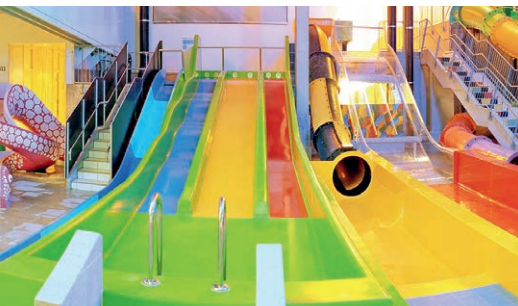

TRIPLE SLIDE

42

This slide gives younger water slide fans the power to choose. Three unique lanes. With speeds ranging from leisurely to quick, this slide has it all.

45 M³/H