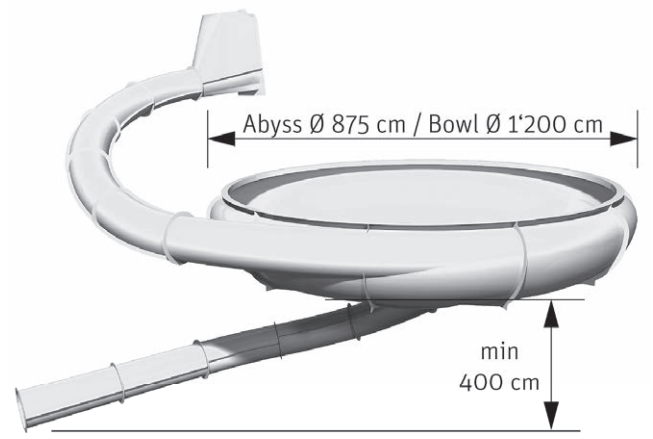

Unbeatable sliding fun.
Available as a body slide or raft slide.