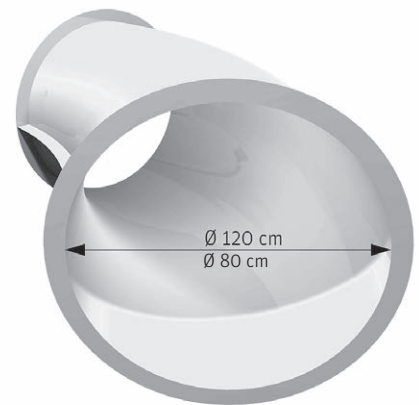

TUBE SLIDE

26

A classic among water slides.
Offers a wide range of potential attractions and effects.
Can be combined with our fake slide and infinity jump add-ons.