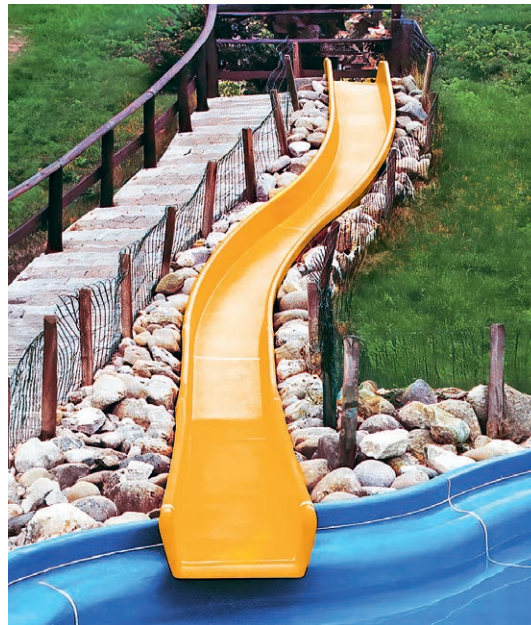

TRIPLE SLIDE

42

This slide gives younger water slide fans the power to choose. Three unique lanes. With speeds ranging from leisurely to quick, this slide has it all.

45 M³/H

system klarer

CHILDREN'S SLIDE

44

The classic water slide in a small format.
Individual track layout with low space requirement.

OTTILIE

Colourful sliding fun.
A starter slide for young children.

50 L/MIN

A 3D architectural rendering of a water park structure. The scene features several colorful slides: a prominent green slide in the foreground, an orange slide curving behind it, and blue slides further back. The slides are supported by a white metal framework. In the background, there is a large building with a blue corrugated metal roof. The ground is covered in green grass. A semi-transparent white circle is overlaid on the bottom right, containing text and a logo.