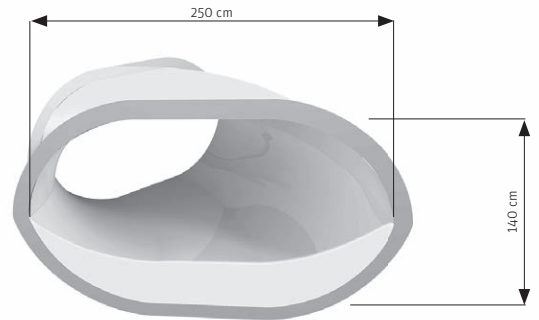

**WATER MEETS WIND
STORMCHASER**

**AN AXIAL FAN GENERATES WIND SPEEDS OF UP TO 100
KM/H. THE SLIDER IS PROPELLED PURELY BY THE WIND,
BEING SHOT THROUGH THE SLIDE REGARDLESS OF THE
INCLINATION. EXPERIENCE PURE, UNADULTERATED
ACTION WITHOUT THE HASSLE OF CLIMBING STAIRS!**

system klarer

30

Klarer's biggest raft slide.
Suitable for one-seater, two-seater and three-seater rafts.
Its width offers a unique sliding experience.

Our most diverse slide.
 Optimised for use with rafts and mats.
 Can be designed as an open slide, enclosed slide, or a combination of both.
 Can be combined with our fake slide and infinity jump add-ons.