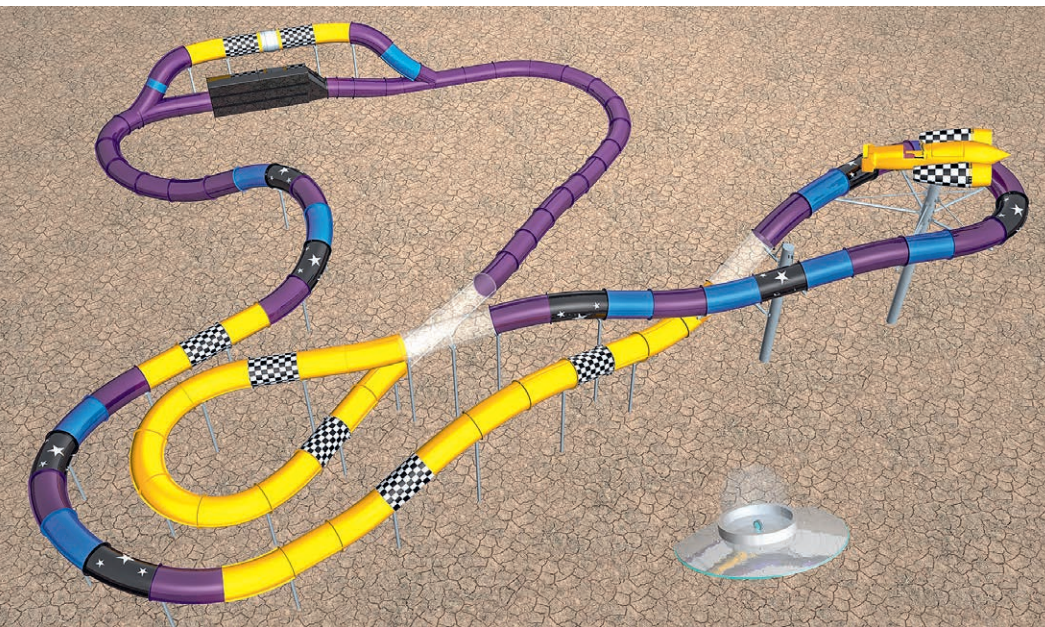

TUBE SLIDE

26

A classic among water slides.
Offers a wide range of potential attractions and effects.
Can be combined with our fake slide and infinity jump add-ons.

STORMCHASER

Water meets wind.
With wind speeds of up to 100 km/h.
Without the hassle of climbing stairs.
Allows for uphill sections!

**WATER MEETS WIND
STORMCHASER**

**AN AXIAL FAN GENERATES WIND SPEEDS OF UP TO 100
KM/H. THE SLIDER IS PROPELLED PURELY BY THE WIND,
BEING SHOT THROUGH THE SLIDE REGARDLESS OF THE
INCLINATION. EXPERIENCE PURE, UNADULTERATED
ACTION WITHOUT THE HASSLE OF CLIMBING STAIRS!**