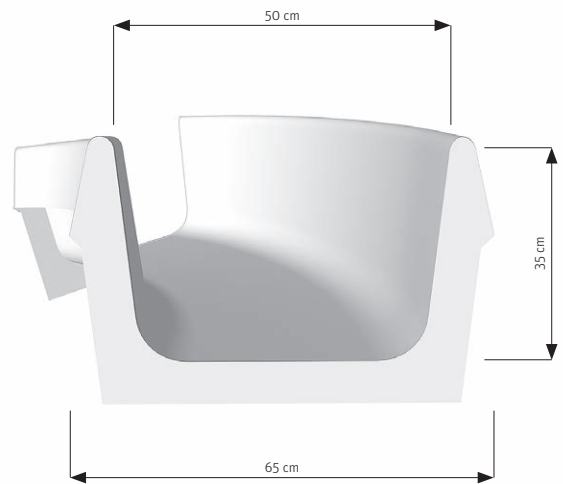

CHILDREN'S SLIDE

44

The classic water slide in a small format.
Individual track layout with low space requirement.