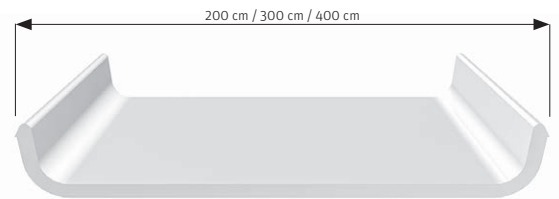

WIDE SLIDE

The classic outdoor pool slide for the whole family.
Available in all colours and shapes.
With or without centre partition.

15