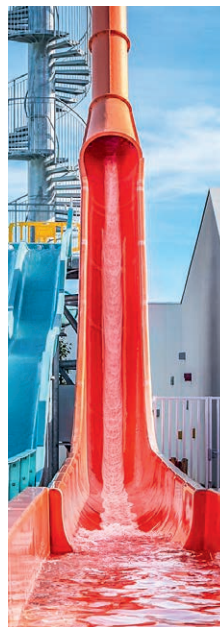

120 OR 360 M³/H

240 PERS/H

Not for the faint-hearted.
The ideal addition to existing outdoor pool facilities.
The highest degree of safety.

AQUAMALO, SAINT-MALO, FRANCE
KAMIKAZE

**READY FOR THE RUSH INTO THE COOL WATER? THIS
ATTRACTION TAKES A BIT OF COURAGE, BUT IT'S WORTH IT:
THE WILD RIDE IS REWARDED WITH A UNIQUE FEELING OF
WEIGHTLESSNESS. AN ATTRACTION THAT STAYS IN THE
GUEST'S MEMORY AND QUICKLY GETS AROUND.**