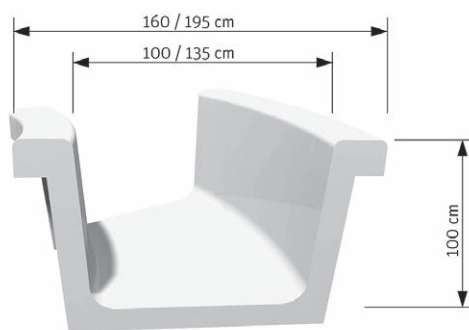

0,5 - 5%

12 10 8 6

2000 M³/H

1500 PERS/H

A large indoor spa area with multiple hot tubs and a large palm tree. The hot tubs are surrounded by a rocky, natural-looking landscape. Large windows in the background offer a view of the outdoors, including a parking lot and buildings. The ceiling is white with recessed lighting.