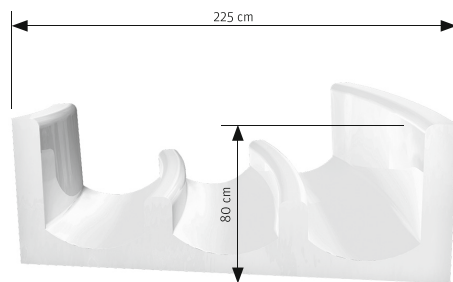

RACER SLIDE

This slide is all about having fun while sliding together.
Our highest-capacity slide.
Family friendly.

270 M³/H

720 PERS/H