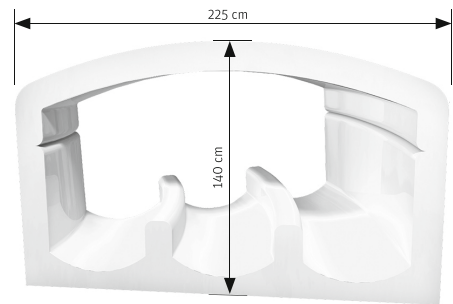

RACER SLIDE

This slide is all about having fun while sliding together.
Our highest-capacity slide.
Family friendly.

270 M³/H

720 PERS/H