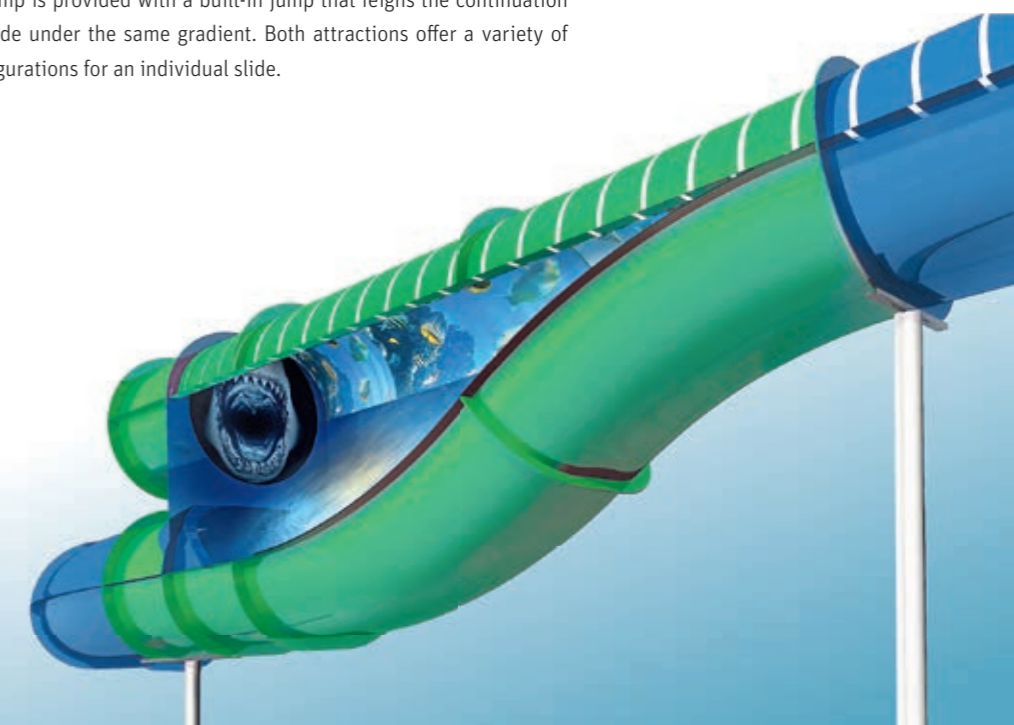

FAKE SLIDE AND INFINITY-JUMP SLIDING WITH A UNIQUE FEATURE

Who wants a normal water slide? An interesting water slide remains engraved in your memory. In addition to the type of slide, it is the attractions and effects which leave a lasting impression. Offer your guests more with Fake Slide, Infinity-Jump and a variety of configurations.

Fake Slide elements provide the guest with an optical illusion that feigns the straight run of the slide, although the actual alignment runs as a curve.

The Infinity-Jump is provided with a built-in jump that feigns the continuation of the tube slide under the same gradient. Both attractions offer a variety of different configurations for an individual slide.