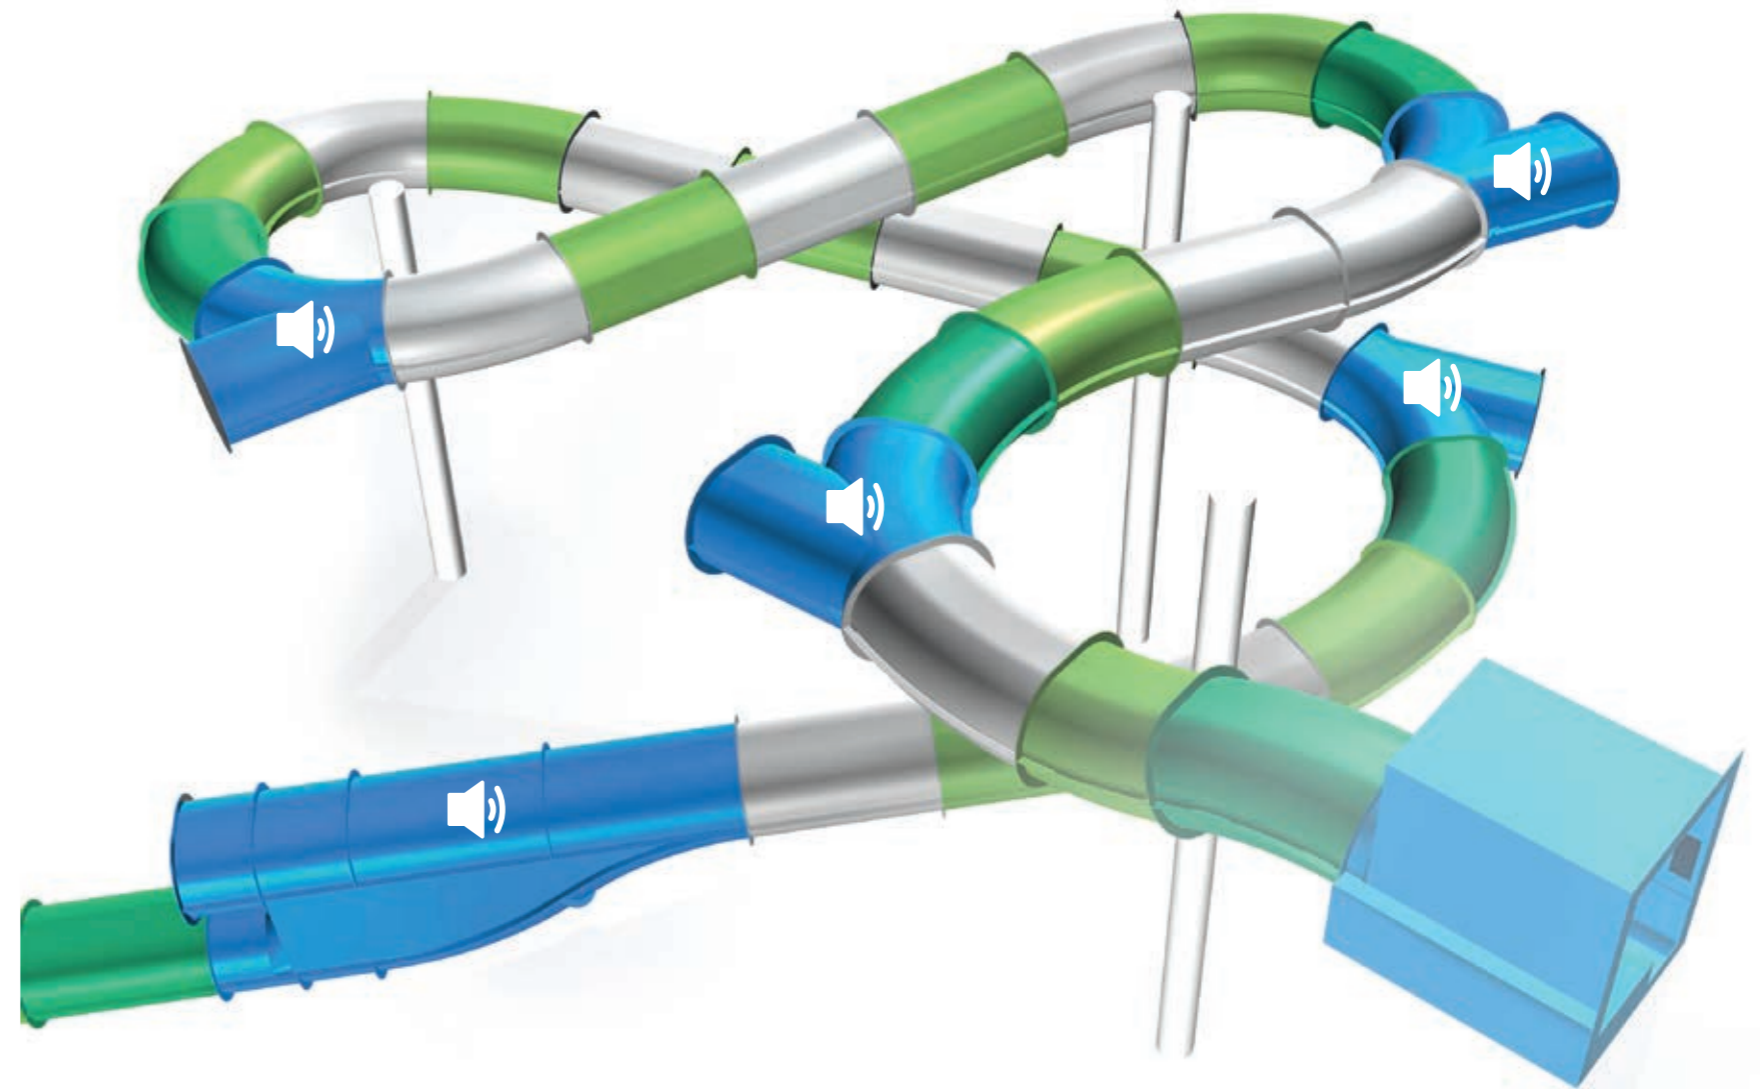

The fun of sliding together is not encouraged more on any water slide than on the Racer Slide. Three adjacent lanes provide the greatest possible safety and a capacity which also means there will be no long waiting times on very busy days. The Racer Slide can be offered in open or closed version as well as in all conceivable alignments. The sliding experience can be arranged in an even more impressive fashion by additional features such as time measurement, impressive effects as well as elaborate themes.

8

9

RACE SLIDING MAGIC TWICE

The Alpamare in Pfäffikon (SZ) on beautiful Lake Zurich is the best-known water park in Switzerland and now boasts another spectacular attraction. The Jungle Run is the longest double slide in Europe, with an overall length of 440 meters divided over two lanes. The Magic Twice is the classic racing slide from Klarer. Who will win the race and cross the finish line with the best time? Time measurement and special effects for the sensation of acceleration make competition seem even more exciting!

Fake Slide elements provide the guest with an optical illusion that feigns the straight run of the slide, although the actual alignment runs as a curve.

The Infinity-Jump is provided with a built-in jump that feigns the continuation of the tube slide under the same gradient. Both attractions offer a variety of different configurations for an individual slide.