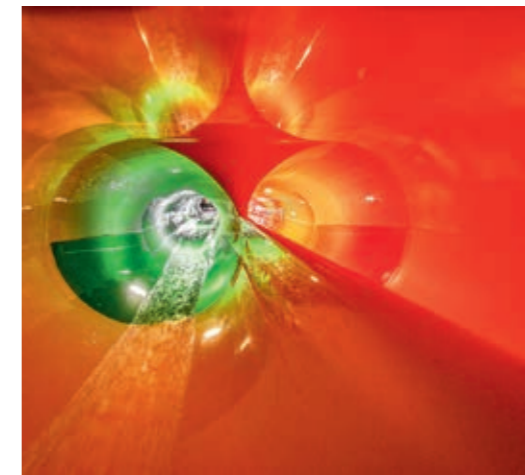

8

9

RACE SLIDING MAGIC TWICE

The Alpamare in Pfäffikon (SZ) on beautiful Lake Zurich is the best-known water park in Switzerland and now boasts another spectacular attraction. The Jungle Run is the longest double slide in Europe, with an overall length of 440 meters divided over two lanes. The Magic Twice is the classic racing slide from Klarer. Who will win the race and cross the finish line with the best time? Time measurement and special effects for the sensation of acceleration make competition seem even more exciting!