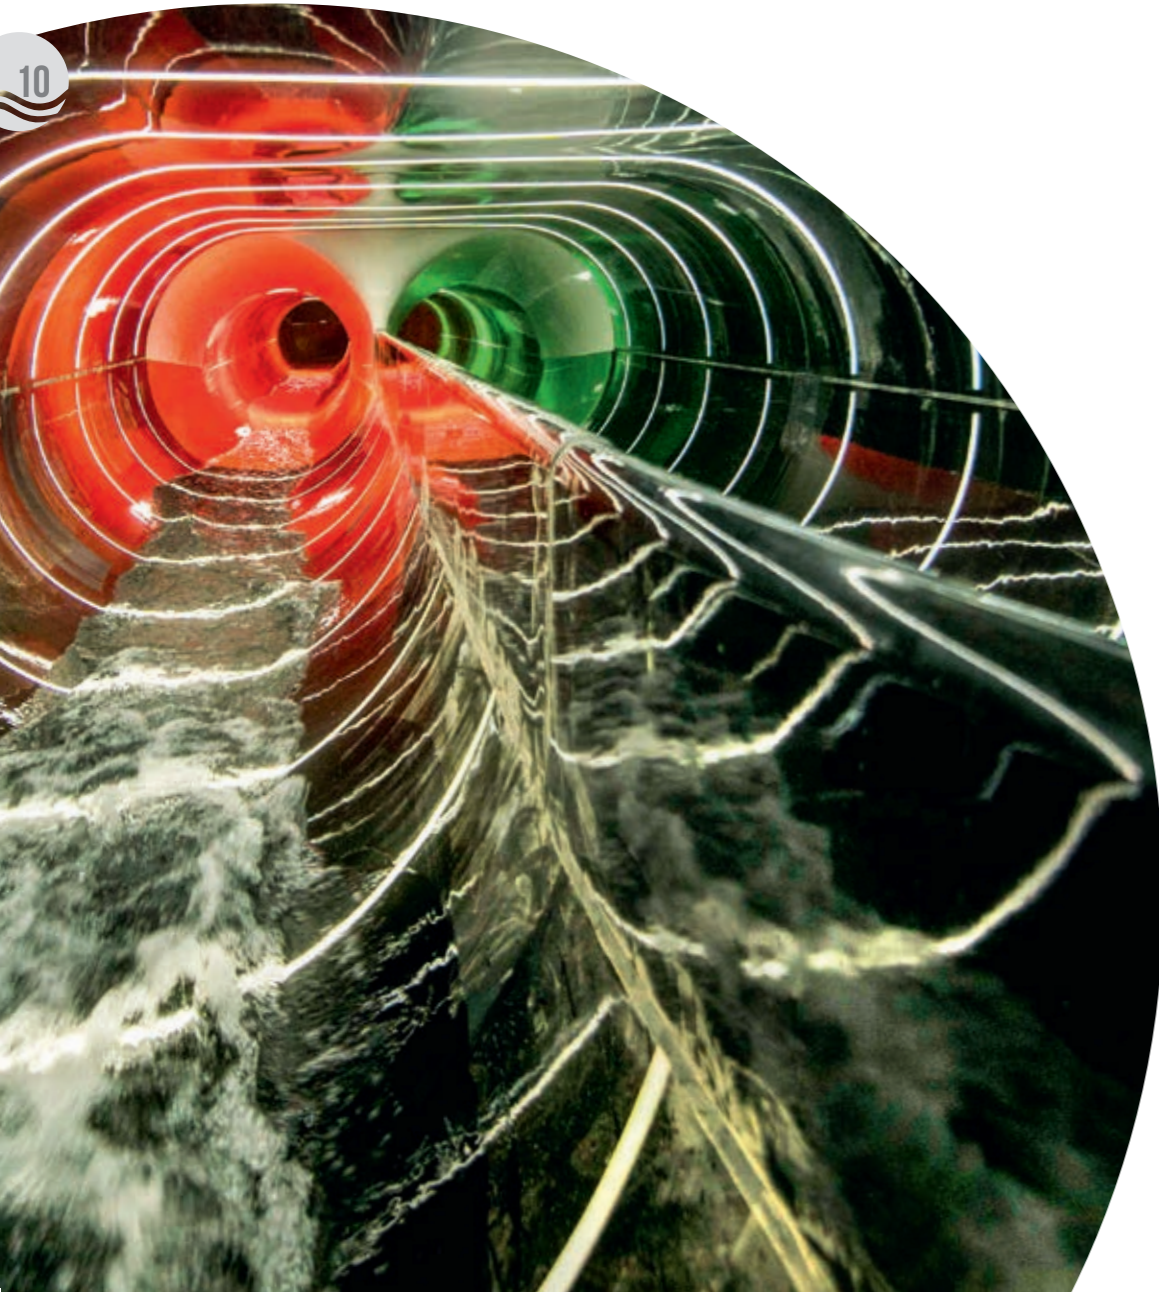

8

9

RACE SLIDING MAGIC TWICE

The Alpamare in Pfäffikon (SZ) on beautiful Lake Zurich is the best-known water park in Switzerland and now boasts another spectacular attraction. The Jungle Run is the longest double slide in Europe, with an overall length of 440 meters divided over two lanes. The Magic Twice is the classic racing slide from Klarer. Who will win the race and cross the finish line with the best time? Time measurement and special effects for the sensation of acceleration make competition seem even more exciting!