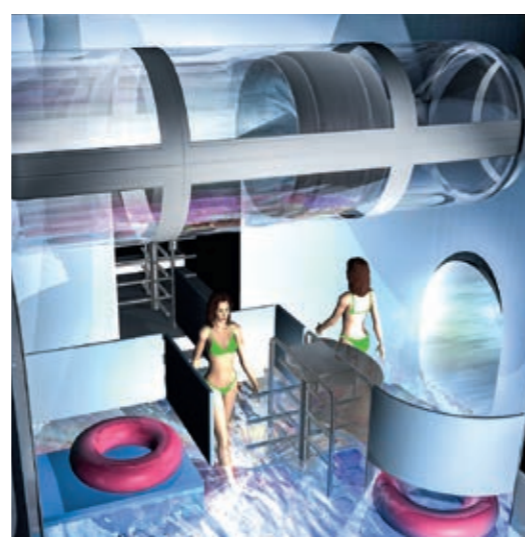

WATER MEETS WIND STORMCHASER

The new development of the world's first wind-powered water slide has attracted a lot of attention. Even the prototype of the Stormchaser, which could be admired and tested at our headquarters in Hallau, allowed reason to expect a promising future for the initial realization.

4

On June 30, 2018 the time had come and the world's first wind-powered slide could be put into operation at AquaMagis in Plettenberg.

Wind speeds of up to 100 km/h are generated by means of an axial fan in a closed tube slide. The visitor is only propelled by wind power, regardless of slope or gradient. The intensity of the wind can be selected from three different programs, and can be additionally accelerated or decelerated on special rafts.

5