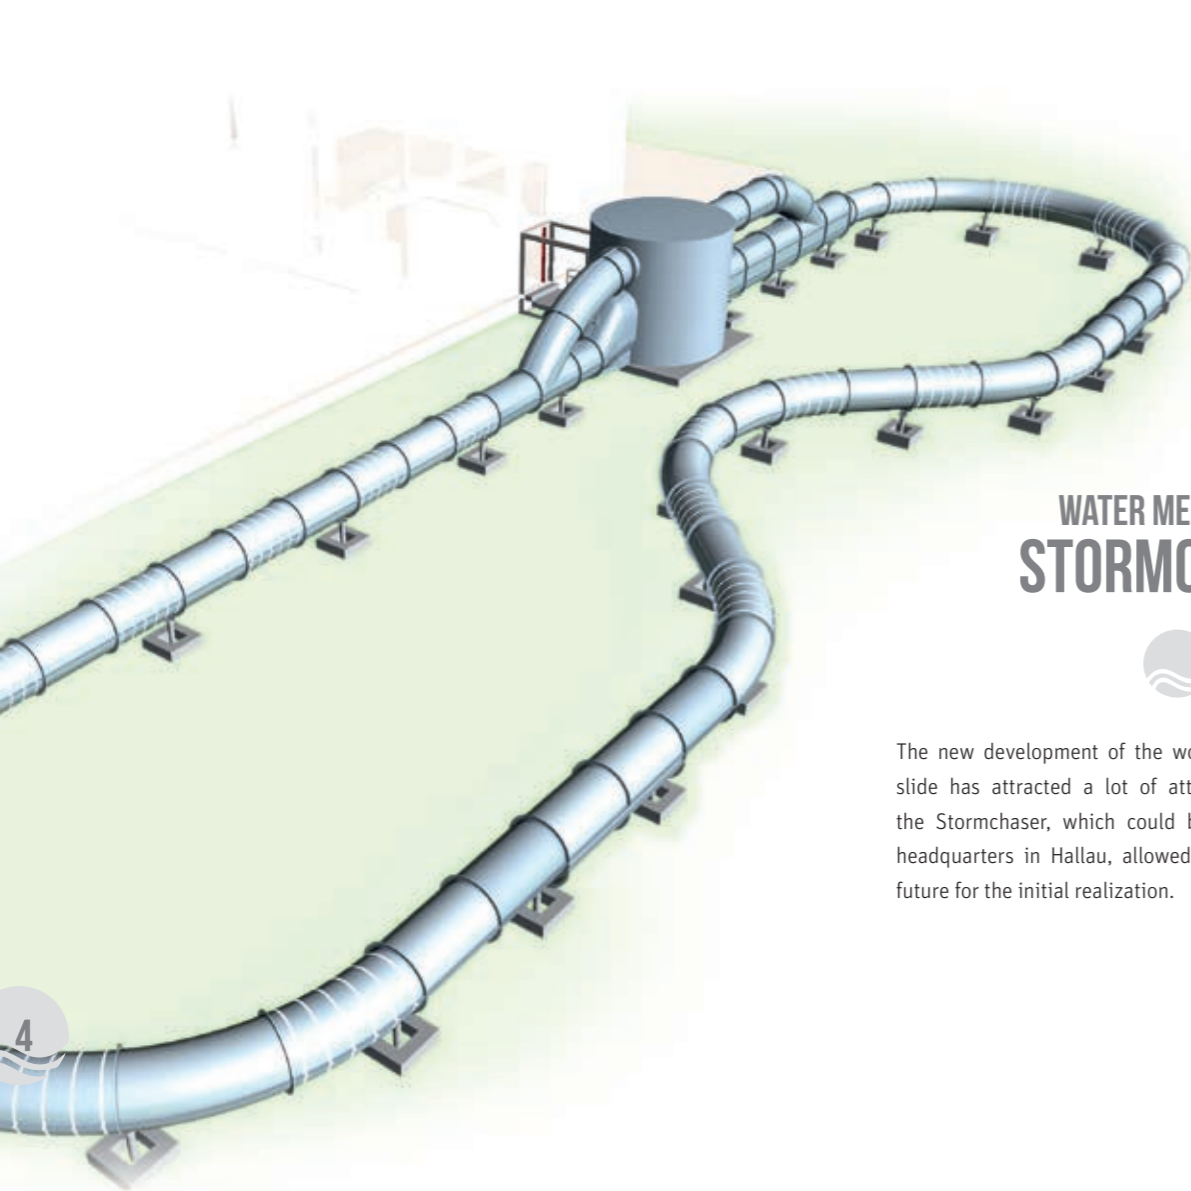

WATER MEETS WIND STORMCHASER

The new development of the world's first wind-powered water slide has attracted a lot of attention. Even the prototype of the Stormchaser, which could be admired and tested at our headquarters in Hallau, allowed reason to expect a promising future for the initial realization.

4