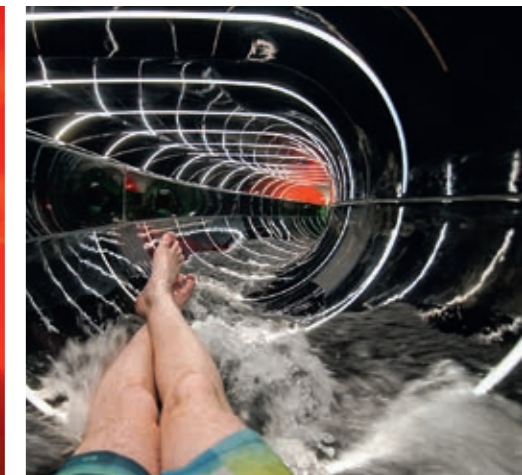

The fun of sliding together is not encouraged more on any water slide than on the Racer Slide. Three adjacent lanes provide the greatest possible safety and a capacity which also means there will be no long waiting times on very busy days. The Racer Slide can be offered in open or closed version as well as in all conceivable alignments. The sliding experience can be arranged in an even more impressive fashion by additional features such as time measurement, impressive effects as well as elaborate themes.

8

9

RACE SLIDING MAGIC TWICE

The Alpamare in Pfäffikon (SZ) on beautiful Lake Zurich is the best-known water park in Switzerland and now boasts another spectacular attraction. The Jungle Run is the longest double slide in Europe, with an overall length of 440 meters divided over two lanes. The Magic Twice is the classic racing slide from Klarer. Who will win the race and cross the finish line with the best time? Time measurement and special effects for the sensation of acceleration make competition seem even more exciting!

Fake Slide elements provide the guest with an optical illusion that feigns the straight run of the slide, although the actual alignment runs as a curve.

The Infinity-Jump is provided with a built-in jump that feigns the continuation of the tube slide under the same gradient. Both attractions offer a variety of different configurations for an individual slide.