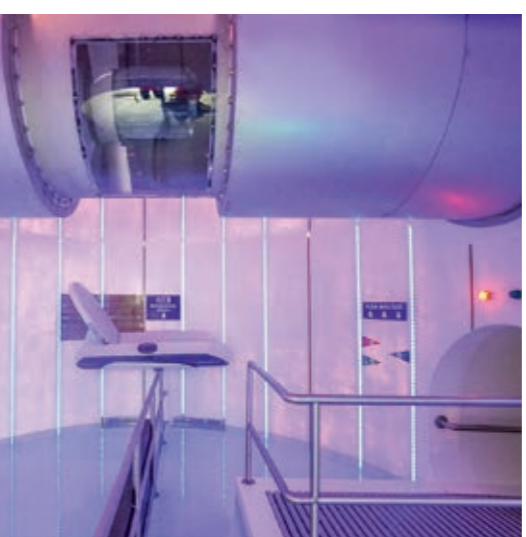

WATER MEETS WIND STORMCHASER

The new development of the world's first wind-powered water slide has attracted a lot of attention. Even the prototype of the Stormchaser, which could be admired and tested at our headquarters in Hallau, allowed reason to expect a promising future for the initial realization.

4

On June 30, 2018 the time had come and the world's first wind-powered slide could be put into operation at AquaMagis in Plettenberg.

Wind speeds of up to 100 km/h are generated by means of an axial fan in a closed tube slide. The visitor is only propelled by wind power, regardless of slope or gradient. The intensity of the wind can be selected from three different programs, and can be additionally accelerated or decelerated on special rafts.

5